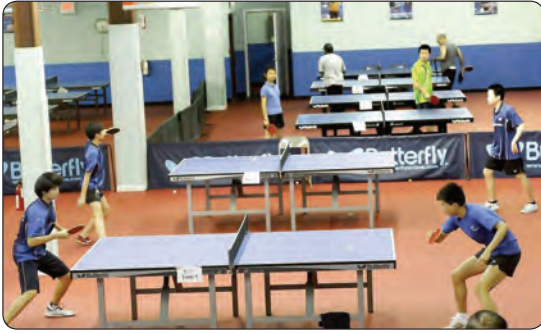

Home of Table Tennis Olympians,
National Champions,
Junior Olympic Medal Winners

18761-Q North Frederick Ave.
Gaithersburg, MD 20879
301-519-8580

WWW.MDTTC.COM
marylandttc@gmail.com

Club Overview

Maryland Table Tennis Center (MDTTC) is a premier full-time table tennis club in the United States for both recreational players and elite athletes with 10,000 square feet of space, totally renovated in 2012. MDTTC has one of the largest state of the art table tennis facilities in the United States. The center is open seven days a week.